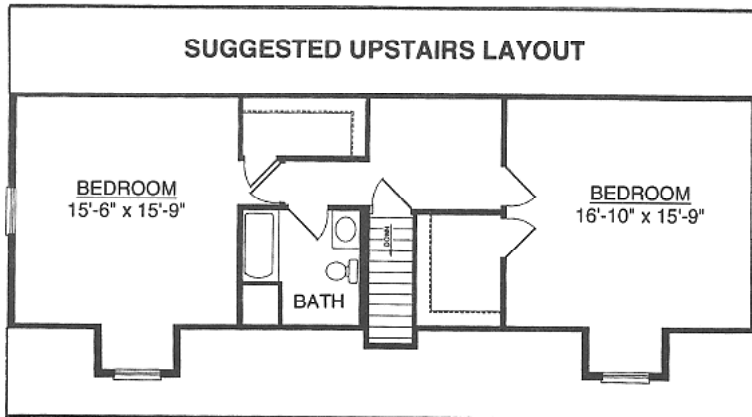

# Lakeview 52

**ADVANCED**<sup>TM</sup>  
HOME BUILDING SYSTEMS

Phone: 313-561-8618 FAX: 313-561-5750

Length 52'-0" Depth 28'-0"  
Living Area 1456 sq. ft.  
830 sq. ft. in unfinished 2nd story

LAKEVIEW 52

WINDOW CONFIGURATION  
WHEN OPT. DORMER  
IS NOT INSTALLED.