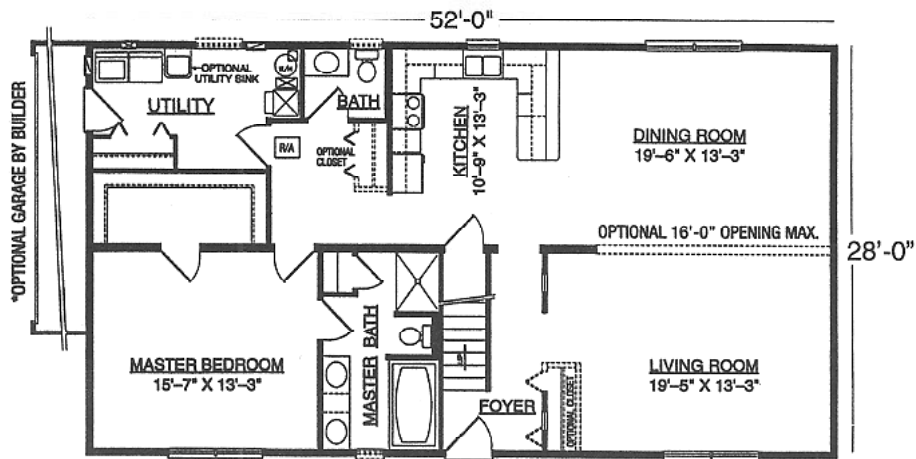

# Lakeview 52

**ADVANCED**<sup>TM</sup>  
HOME BUILDING SYSTEMS

Phone: 313-561-8618 FAX: 313-561-5750

Length 52'-0" Depth 28'-0"  
Living Area 1456 sq. ft.  
830 sq. ft. in unfinished 2nd story

LAKEVIEW 52

WINDOW CONFIGURATION  
WHEN OPT. DORMER  
IS NOT INSTALLED.