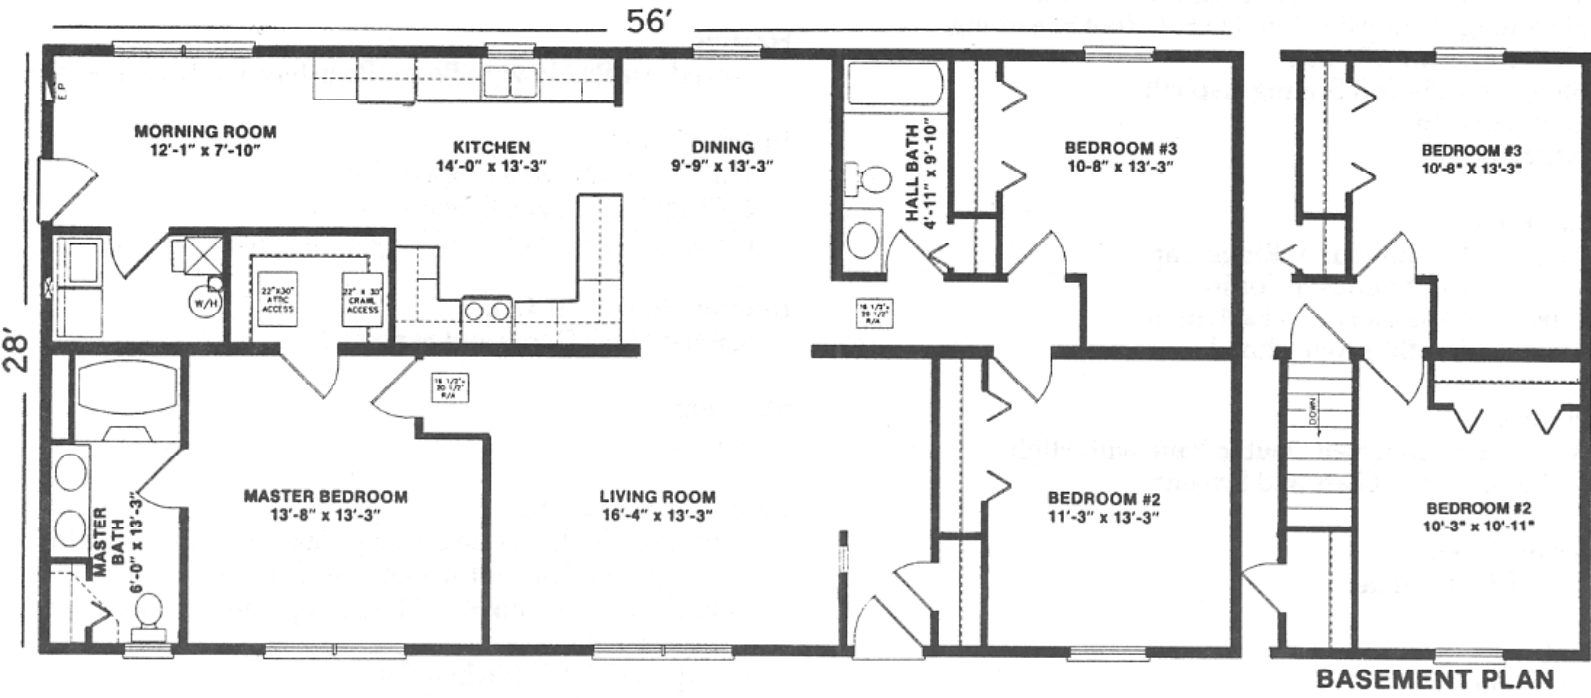

Crestridge

Phone: 313-561-8618 FAX: 313-561-5750

Length 56'-0" Depth 28'-0"
Living Area 1568 sq. ft.

BASEMENT PLAN