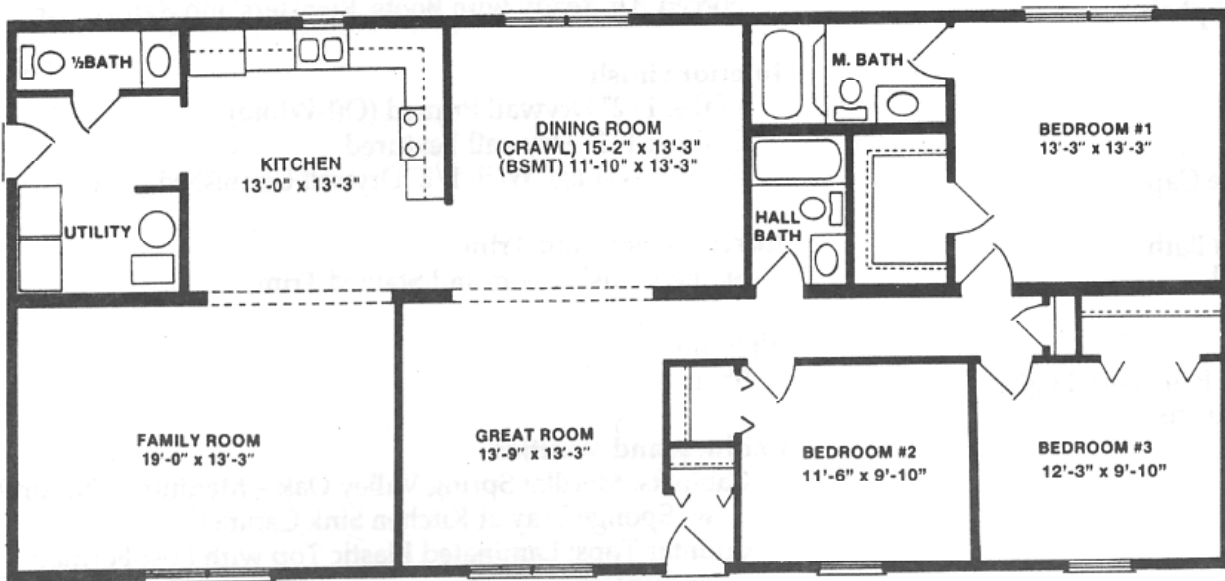

# Kentwood

Phone: 313-561-8618 FAX: 313-561-5750

FLOOR PLAN MODIFICATIONS WITH BASEMENT OPTION

Length 62'-0"      Depth 28'-0"  
Living Area      1736 sq. ft.