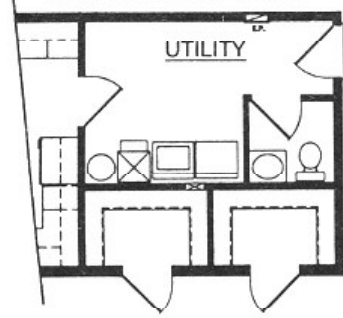

Wildwood

Phone: 313-561-8618 FAX: 313-561-5750

**BASEMENT PLAN
w/ 1/2 BATH OPTION**

STANDARD BASEMENT PLAN

**CRAWLSPACE PLAN
w/ 1/2 BATH OPTION**

Length 56'-0" Depth 28'-0"
Living Area 1568 sq. ft.