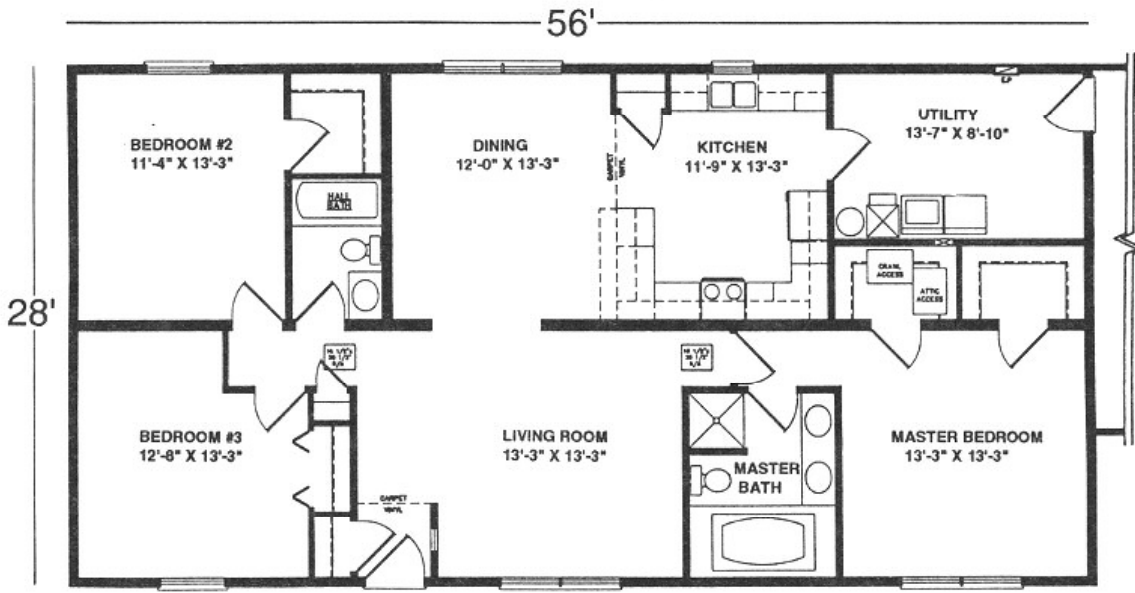

Wildwood

Phone: 313-561-8618 FAX: 313-561-5750

**BASEMENT PLAN
w/ 1/2 BATH OPTION**

STANDARD BASEMENT PLAN

**CRAWLSPACE PLAN
w/ 1/2 BATH OPTION**

Length 56'-0" Depth 28'-0"
Living Area 1568 sq. ft.