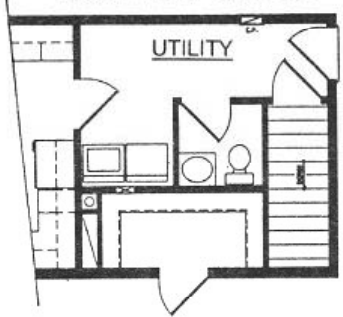

Wildwood

Phone: 313-561-8618 FAX: 313-561-5750

**BASEMENT PLAN
w/ 1/2 BATH OPTION**

STANDARD BASEMENT PLAN

**CRAWLSPACE PLAN
w/ 1/2 BATH OPTION**

Length 56'-0" Depth 28'-0"
Living Area 1568 sq. ft.