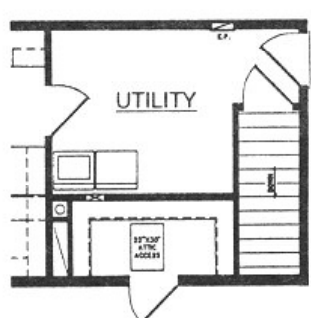

Wildwood

Phone: 313-561-8618 FAX: 313-561-5750

**BASEMENT PLAN
w/ 1/2 BATH OPTION**

STANDARD BASEMENT PLAN

**CRAWLSPACE PLAN
w/ 1/2 BATH OPTION**

Length 56'-0" Depth 28'-0"
Living Area 1568 sq. ft.