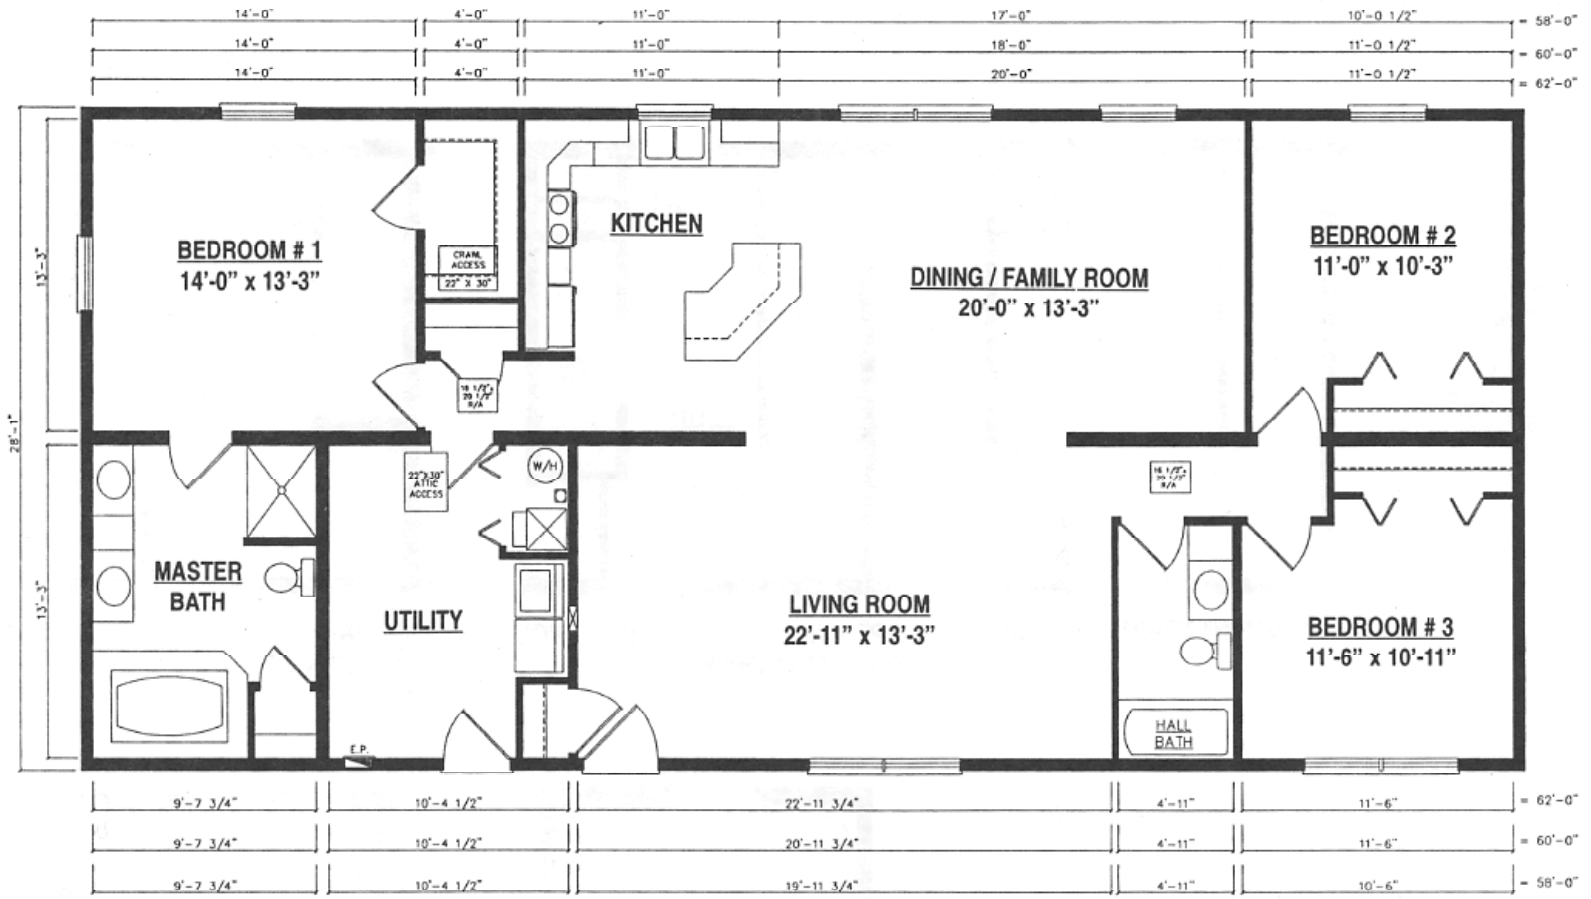

# Winchester

Phone: 313-561-8618 FAX: 313-561-5750

**58"-0" HOME**  
1624 SQ. FT.

**60"-0" HOME**  
1680 SQ. FT.

**62"-0" HOME**  
1736 SQ. FT.

# Winchester

Floor Plan Options

## Kitchens Options