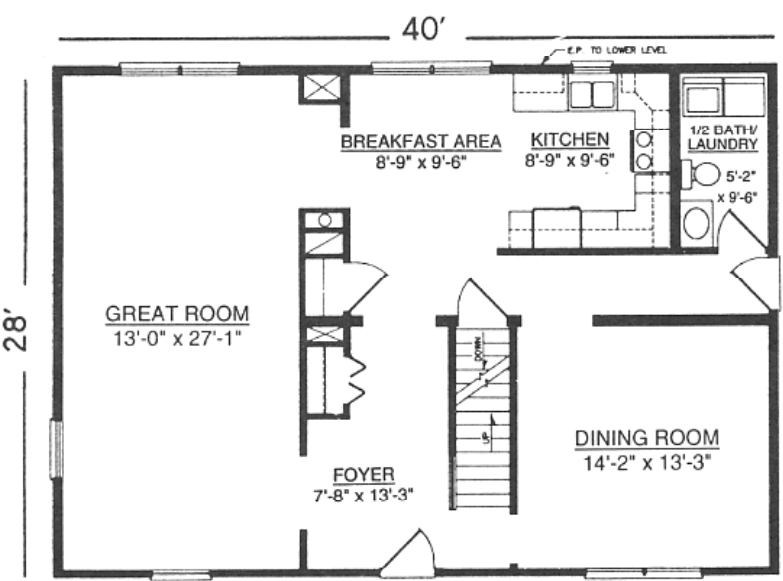

ADVANCED™ HOME BUILDING SYSTEMS

Phone: 313-561-8618 FAX: 313-561-5750

Jefferson

1st FLOOR

2nd FLOOR

Length 40'-0" Depth 28'-0"
Living Area 2240 sq. ft.

YOUR LOCAL BUILDER: