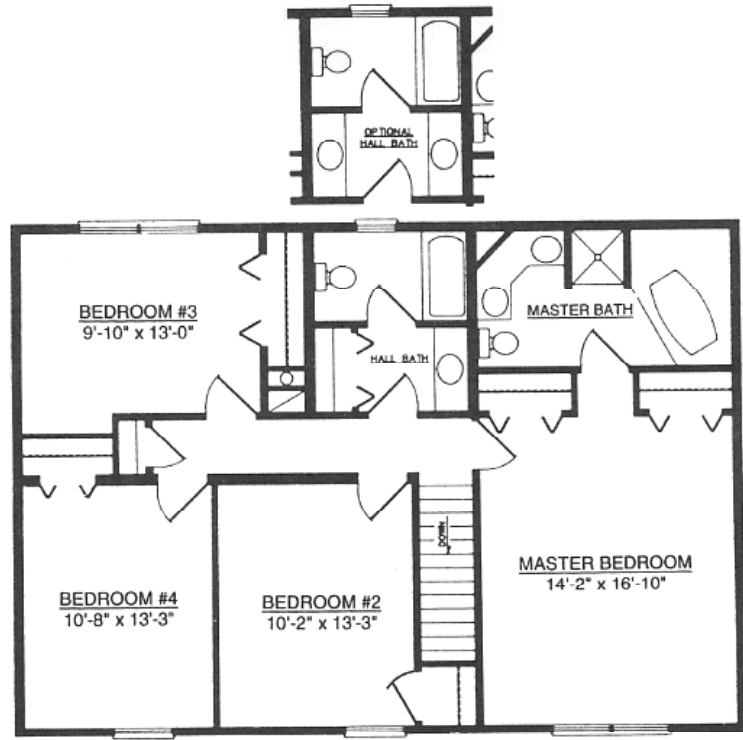

ADVANCED™ HOME BUILDING SYSTEMS

Phone: 313-561-8618 FAX: 313-561-5750

Jefferson

1st FLOOR

2nd FLOOR

Length 40'-0" Depth 28'-0"
Living Area 2240 sq. ft.

YOUR LOCAL BUILDER: