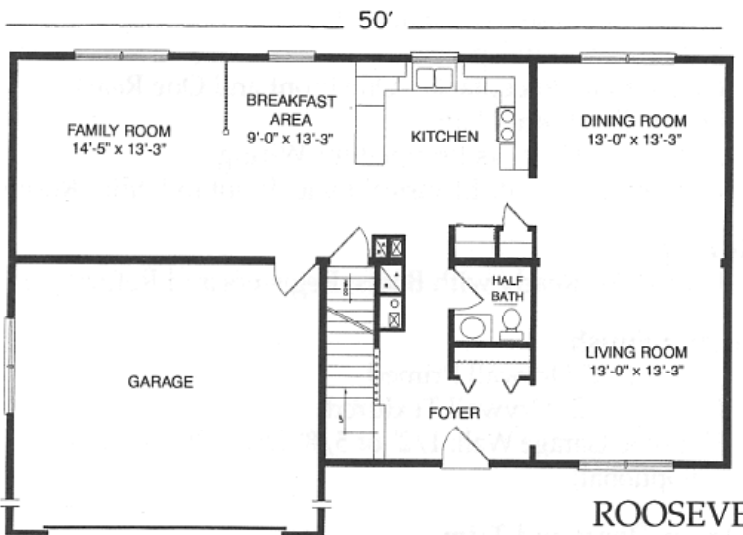

Roosevelt

Phone: 313-561-8618 FAX: 313-561-5750

ROOSEVELT

Length 50'-0" Depth 28'-0"
 Living Area 2576 sq. ft.
 (2nd Story 28' x 52')

ROOSEVELT II OPTION

Length 50'-0" Depth 28'-0"
 Living Area 2856 sq. ft.
 (2nd Story 28' x 52')