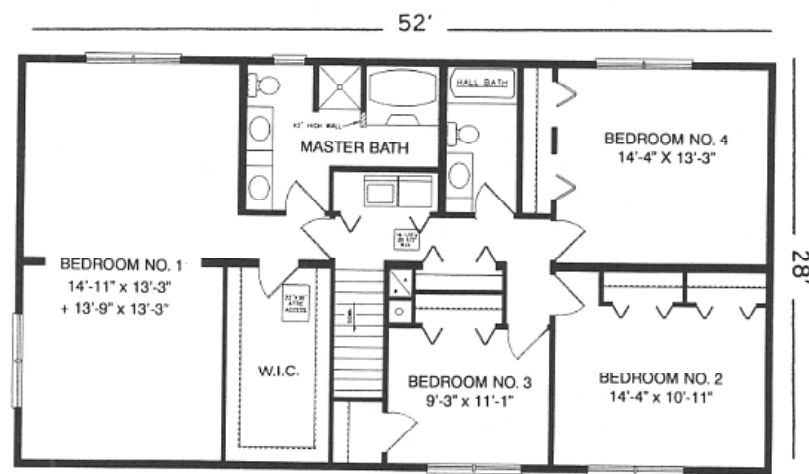

Roosevelt

Phone: 313-561-8618 FAX: 313-561-5750

ROOSEVELT

Length 50'-0" Depth 28'-0"
 Living Area 2576 sq. ft.
 (2nd Story 28' x 52')

ROOSEVELT II OPTION

Length 50'-0" Depth 28'-0"
 Living Area 2856 sq. ft.
 (2nd Story 28' x 52')