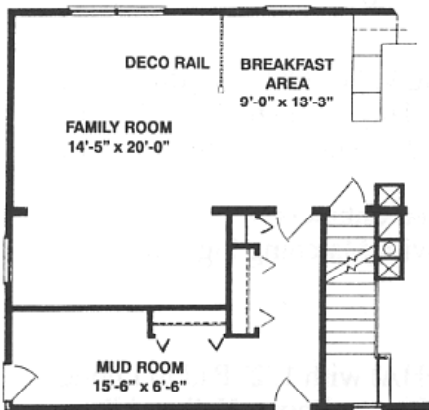

Roosevelt

Phone: 313-561-8618 FAX: 313-561-5750

ROOSEVELT

Length 50'-0" Depth 28'-0"
 Living Area 2576 sq. ft.
 (2nd Story 28' x 52')

ROOSEVELT II OPTION

Length 50'-0" Depth 28'-0"
 Living Area 2856 sq. ft.
 (2nd Story 28' x 52')