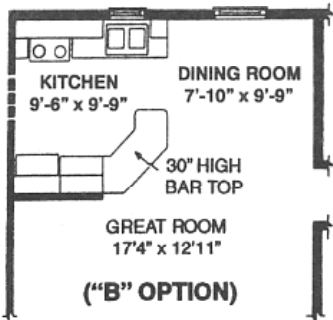

Independence

Phone: 313-561-8618 FAX: 313-561-5750

INDEPENDENCE BASEMENT OPTION

Length 44'-0" Depth 24'-0"
Living area 1056 sq. ft.

Length 46'-0" Depth 24'-0"
Living Area 1104 sq. ft.

Optional Kitchen with 44'

Standard Kitchen with 46'

Optional Kitchen with 46'