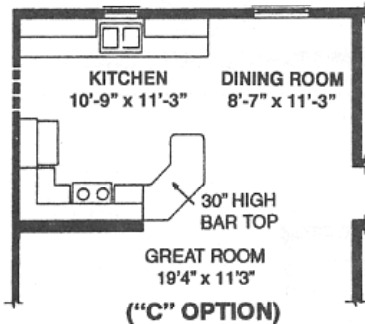

Independence

Phone: 313-561-8618 FAX: 313-561-5750

INDEPENDENCE BASEMENT OPTION

Length 44'-0" Depth 24'-0"
Living area 1056 sq. ft.

Length 46'-0" Depth 24'-0"
Living Area 1104 sq. ft.

Optional Kitchen with 44'

Standard Kitchen with 46'

Optional Kitchen with 46'