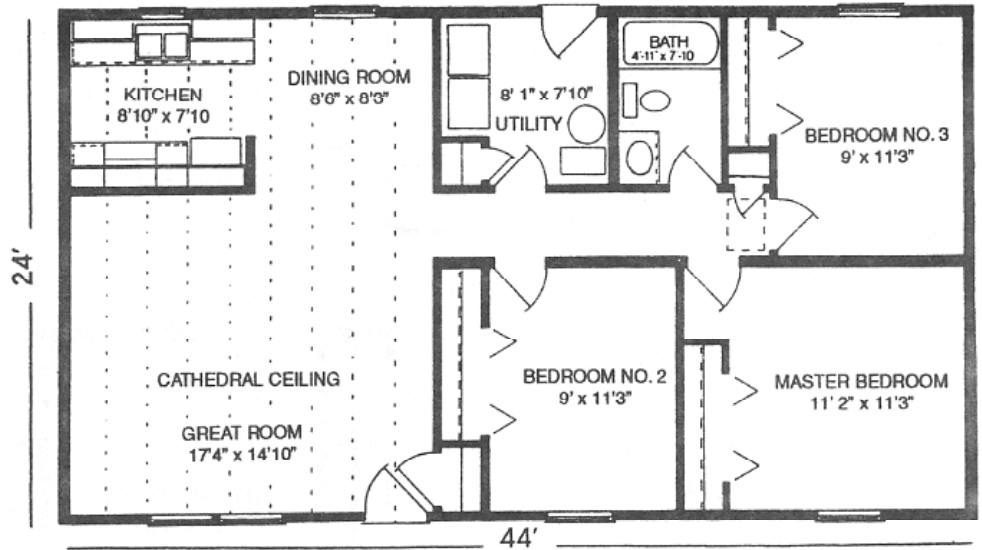

Independence

Phone: 313-561-8618 FAX: 313-561-5750

INDEPENDENCE BASEMENT OPTION

Length 44'-0" Depth 24'-0"
Living area 1056 sq. ft.

Length 46'-0" Depth 24'-0"
Living Area 1104 sq. ft.

Optional Kitchen with 44'

Standard Kitchen with 46'

Optional Kitchen with 46'