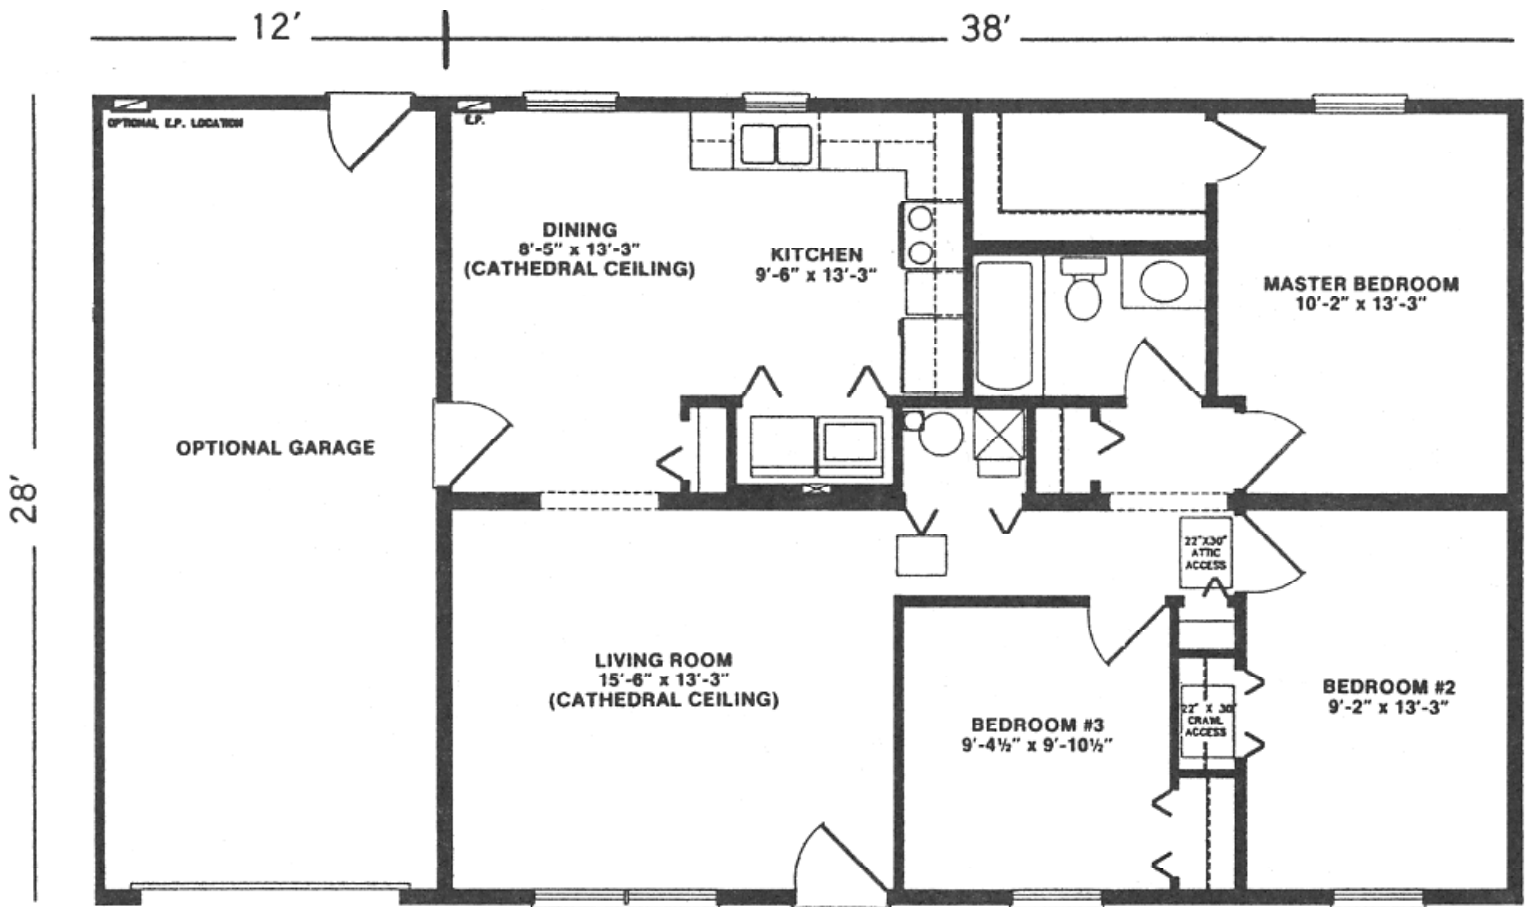

Patriot

Plan 1

Phone: 313-561-8618 FAX: 313-561-5750

PLAN #1

Patriot

Plan 2

Phone: 313-561-8618 FAX: 313-561-5750

PLAN #2 - OPTIONAL BASEMENT STAIRWAY

Patriot

Plan 3

Phone: 313-561-8618 FAX: 313-561-5750

PLAN #3 - OPTIONAL UTILITY ROOM

Length 38'-0" Depth 28'-0"
 Living Area 1064 sq. ft.