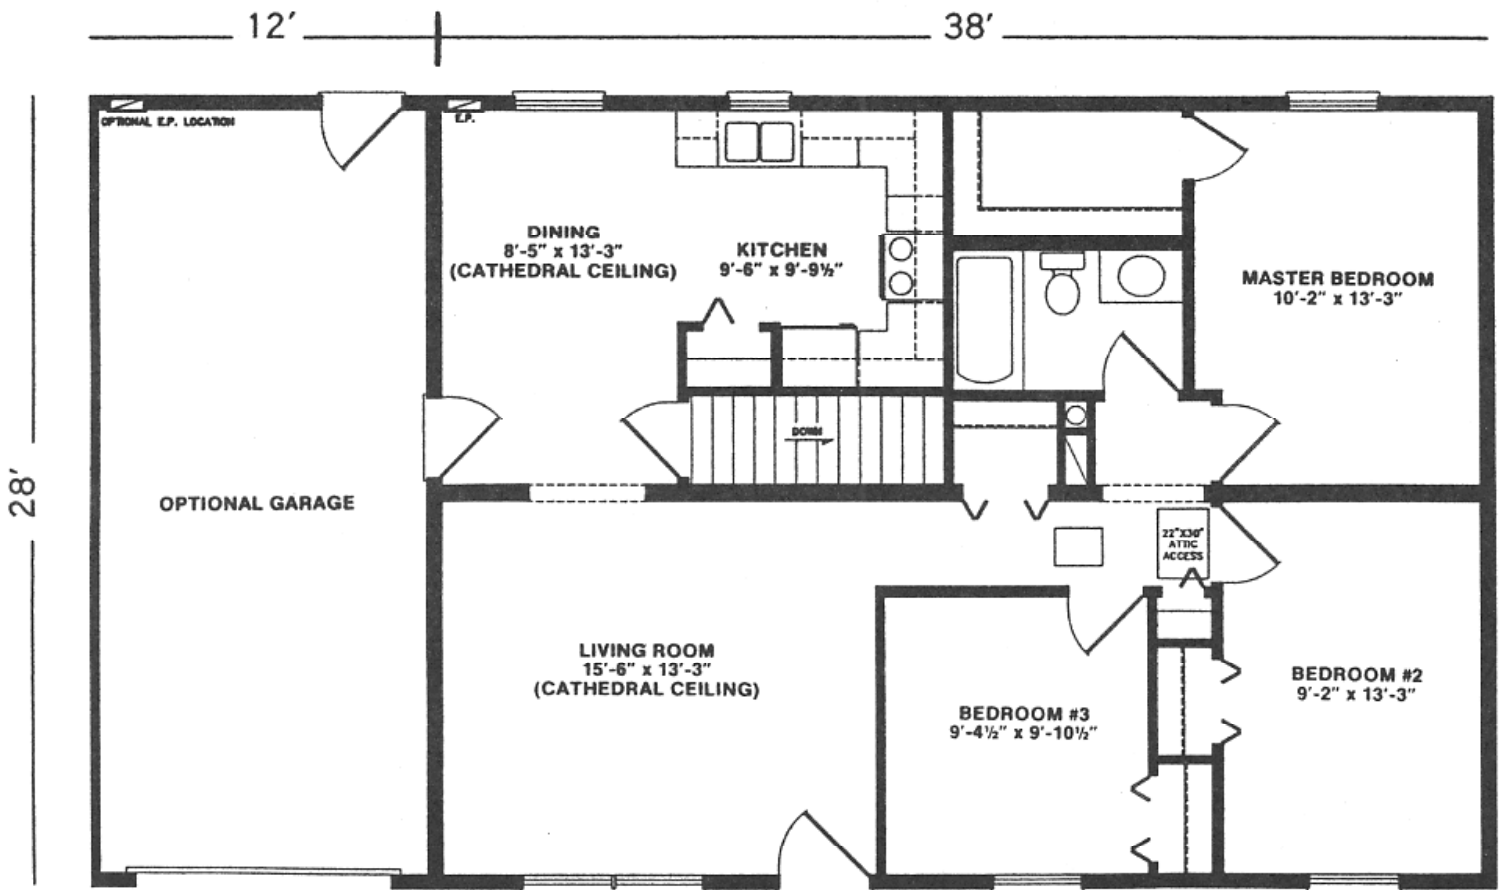

Patriot

Plan 1

Phone: 313-561-8618 FAX: 313-561-5750

PLAN #1

Patriot

Plan 2

Phone: 313-561-8618 FAX: 313-561-5750

PLAN #2 - OPTIONAL BASEMENT STAIRWAY

Patriot

Plan 3

Phone: 313-561-8618 FAX: 313-561-5750

PLAN #3 - OPTIONAL UTILITY ROOM

Length 38'-0" Depth 28'-0"
 Living Area 1064 sq. ft.