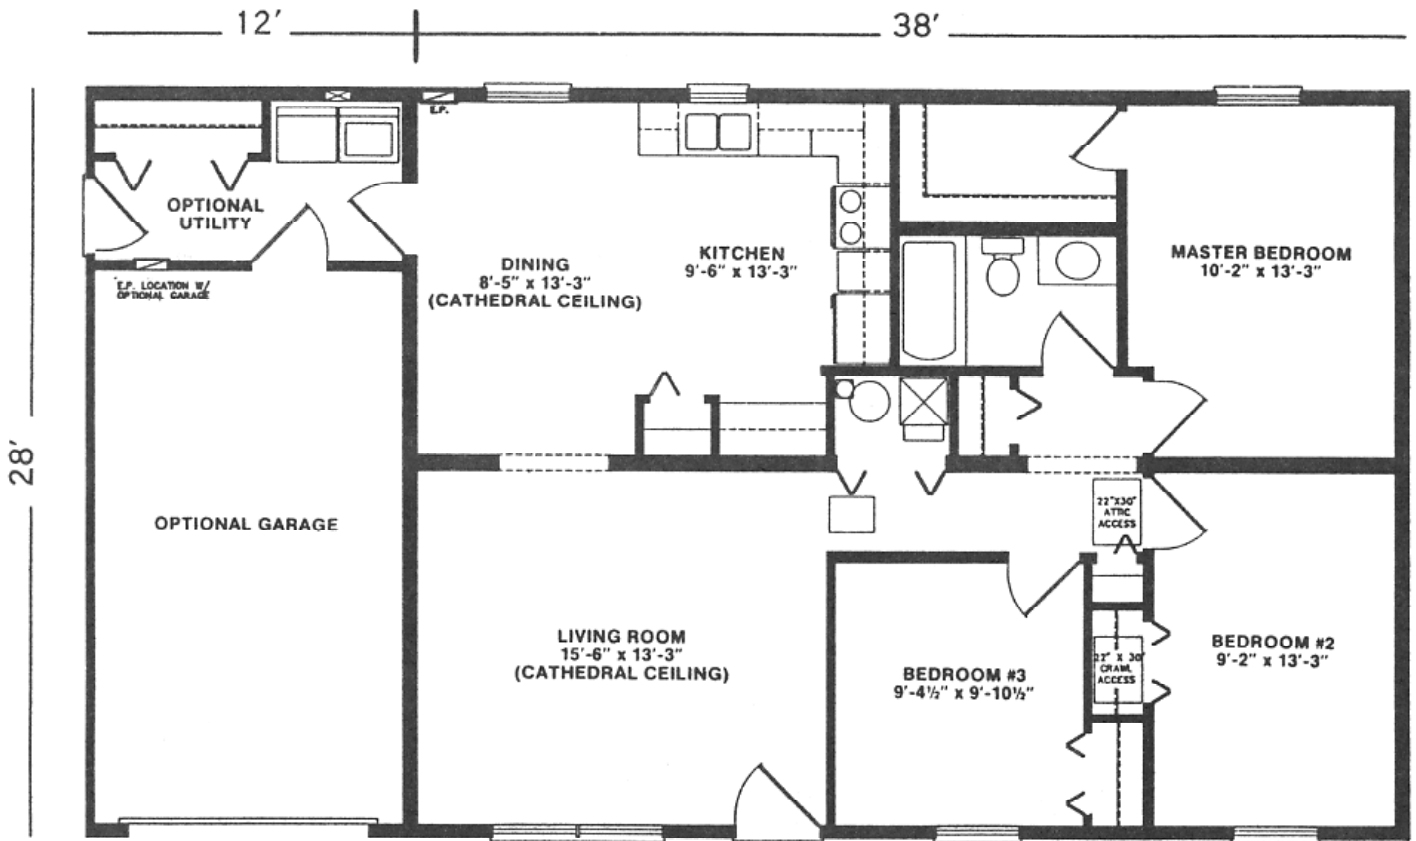

Patriot

Plan 1

Phone: 313-561-8618 FAX: 313-561-5750

PLAN #1

Patriot

Plan 2

Phone: 313-561-8618 FAX: 313-561-5750

PLAN #2 - OPTIONAL BASEMENT STAIRWAY

Patriot

Plan 3

Phone: 313-561-8618 FAX: 313-561-5750

PLAN #3 - OPTIONAL UTILITY ROOM

Length 38'-0" Depth 28'-0"
 Living Area 1064 sq. ft.